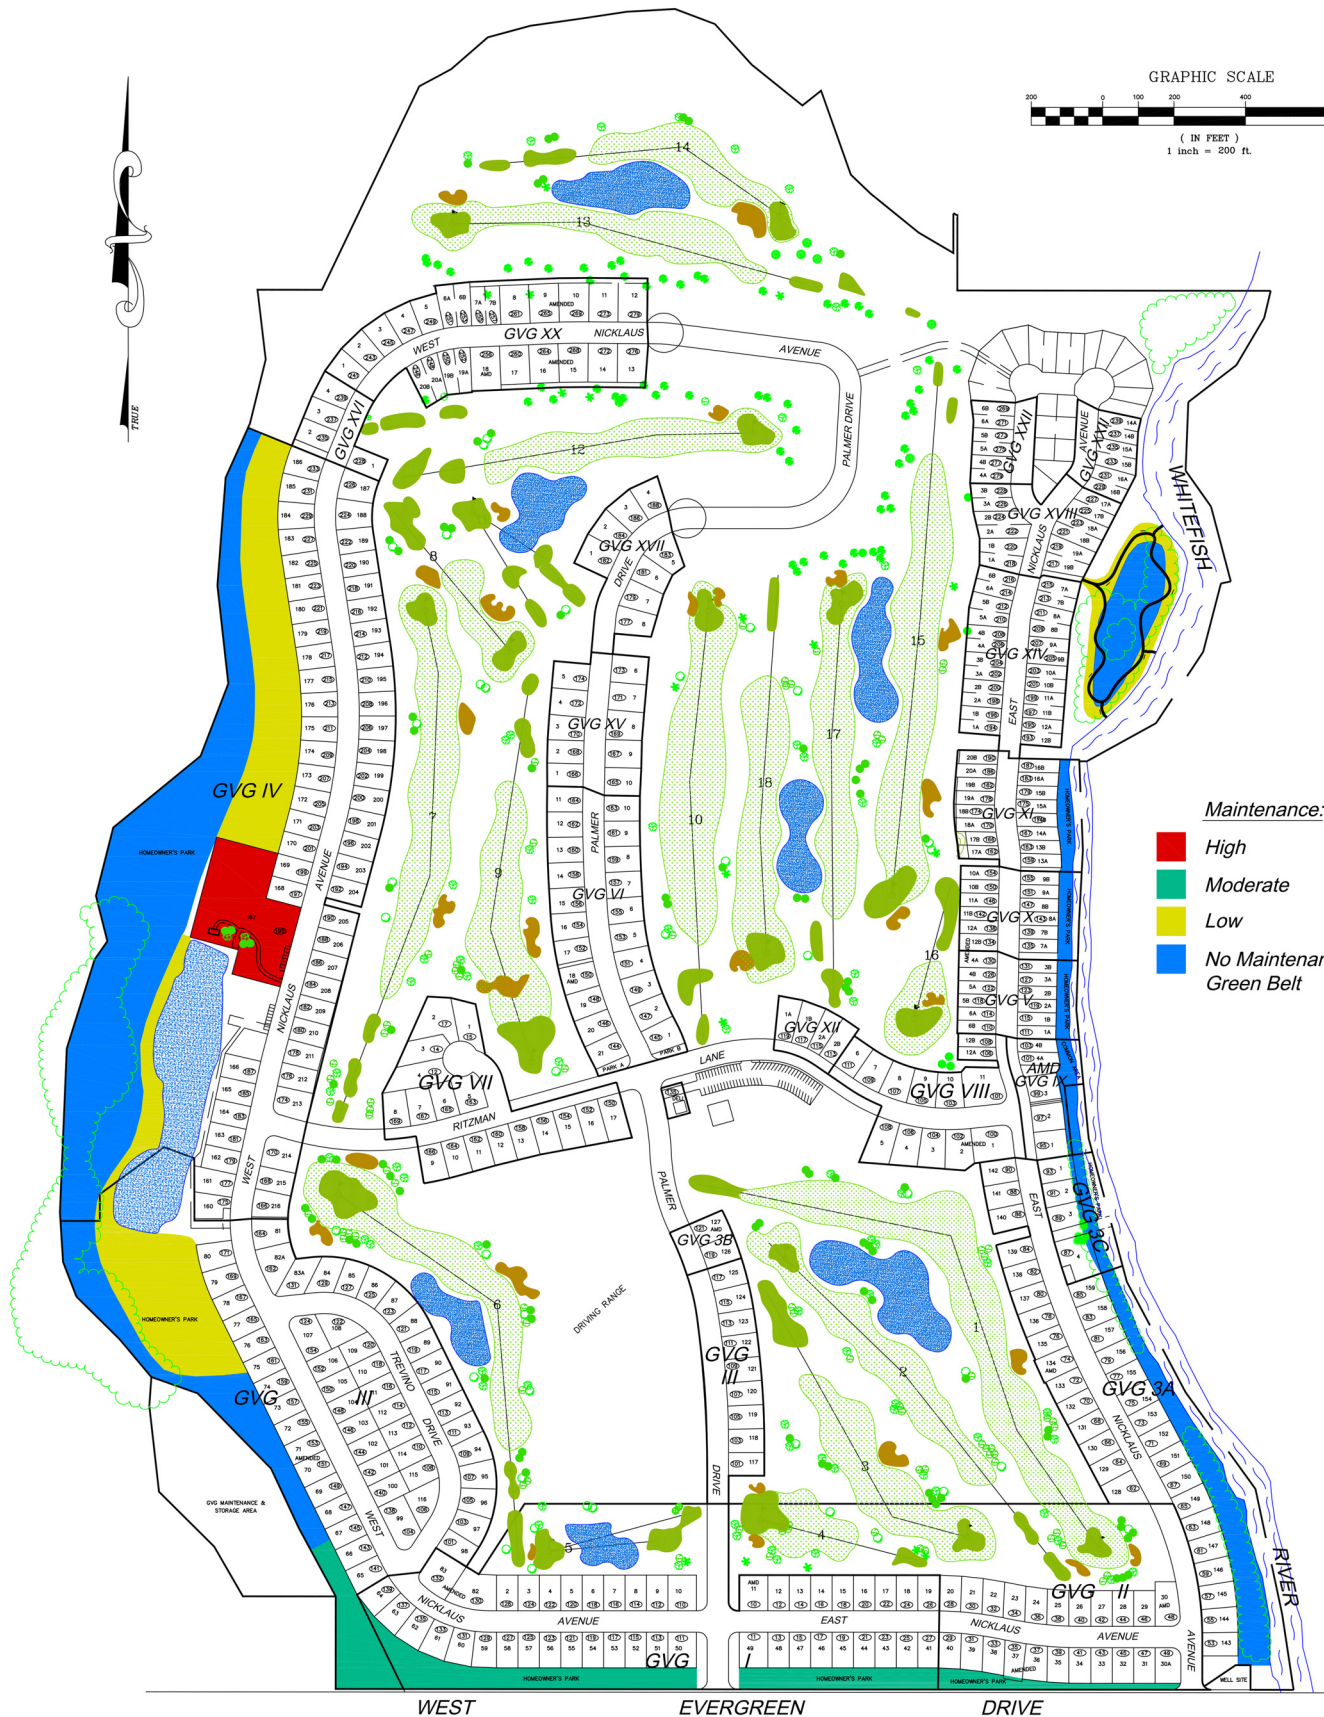

MASTER PLAN

Maintenance:

- High
- Moderate
- Low
- No Maintenance
Green Belt

WEST

EVERGREEN

DRIVE