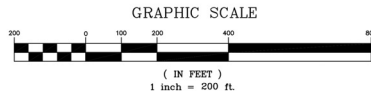

MASTER PLAN

Maintenance:

- High
- Moderate
- Low
- No Maintenance
Green Belt

WEST

EVERGREEN

DRIVE